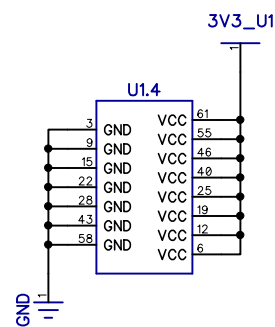

Note: All parts on this page can be DNI for two channel mode.

Title		
HDMI Auto Switch - HDMI IN 3		
Size	Number	Rev
		A
Date	09-09-2016	Drawn by EE
HDMI Auto Router_3_2.dch	Sheet 3	

Title		
HDMI Auto Switch - HDMI OUT		
Size	Number	Rev
		A
Date	09-09-2016	Drawn by
		EE
HDMI Auto Router_3_2.dch		Sheet 4

Alternate Power

Aliexpress - DC-049
Digikey CP1-021PJCT-ND

Alternate Reg.

SOT223

Place near U1

Title		
HDMI Auto Switch - Power		
Size	Number	Rev
		A
Date	09-09-2016	Drawn by EE
HDMI Auto Router_3_2.dch		Sheet 5