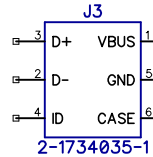

Note: All parts on this page can be DNI for two channel mode.

Title		
HDMI Auto Switch - HDMI IN 3		
Size	Number	Rev
		A
Date	09-09-2016	Drawn by EE
HDMI Auto Router_3_2.dch	Sheet 3	

Title		
HDMI Auto Switch - HDMI OUT		
Size	Number	Rev
		A
Date	09-09-2016	Drawn by
		EE
HDMI Auto Router_3_2.dch		Sheet 4

Alternate Power

Aliexpress - DC-049
Digikey CP1-021PJCT-ND

Alternate Reg.

SOT223

Place near U1

Title		
HDMI Auto Switch - Power		
Size	Number	Rev
		A
Date	09-09-2016	Drawn by EE
HDMI Auto Router_3_2.dch		Sheet 5