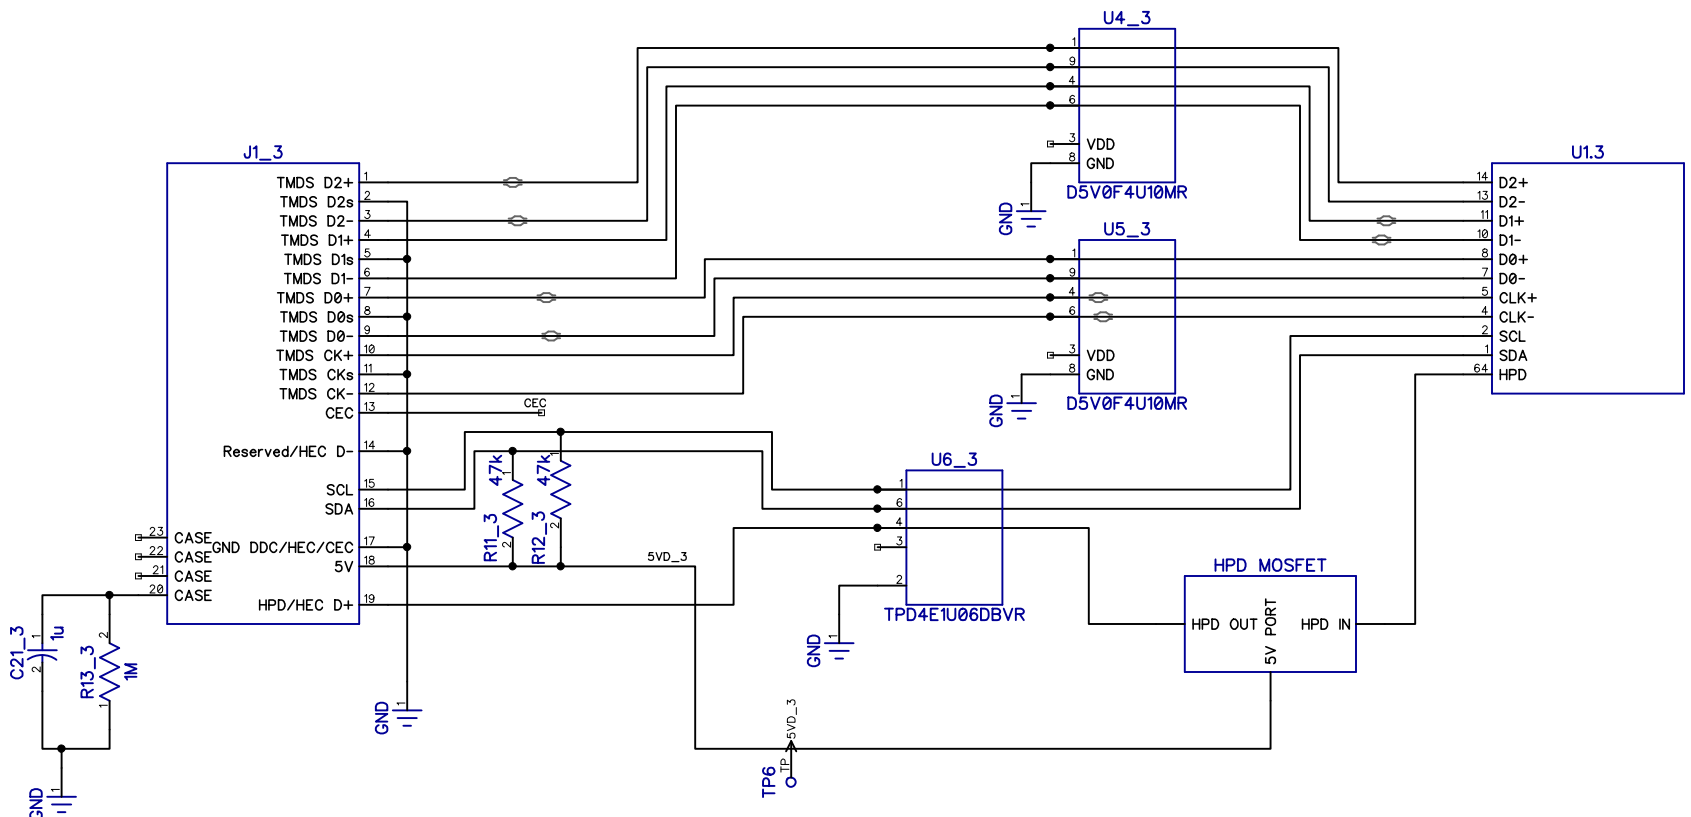

Title HDMI Auto Switch - HDMI IN 1		
Size	Number	Rev A
Date 09-09-2016	Drawn by EE	
HDMI Auto Router_3_2.dch	Sheet 1	

Title		
HDMI Auto Switch - HDMI IN 2		
Size	Number	Rev
		A
Date	09-09-2016	Drawn by EE
HDMI Auto Router_3_2.dch		Sheet 2

Note: All parts on this page can be DNI for two channel mode.

Title		
HDMI Auto Switch - HDMI IN 3		
Size	Number	Rev
		A
Date	09-09-2016	Drawn by EE
HDMI Auto Router_3_2.dch	Sheet 3	

Title		
HDMI Auto Switch - HDMI OUT		
Size	Number	Rev
		A
Date	09-09-2016	Drawn by
		EE
HDMI Auto Router_3_2.dch		Sheet 4

Alternate Power

Aliexpress - DC-049
Digikey CP1-021PJCT-ND

Alternate Reg.

SOT223

Place near U1

Title		
HDMI Auto Switch - Power		
Size	Number	Rev
		A
Date	09-09-2016	Drawn by EE
HDMI Auto Router_3_2.dch		Sheet 5

Title HDMI Auto Switch - HPD Mosfet		
Size	Number	Rev A
Date 09-09-2016	Drawn by EE	
HDMI Auto Router_3_2.dch	Sheet 6	

Title HDMI Auto Switch - Control		
Size	Number	Rev A
Date 09-09-2016	Drawn by EE	
HDMI Auto Router_3_2.dch	Sheet 7	