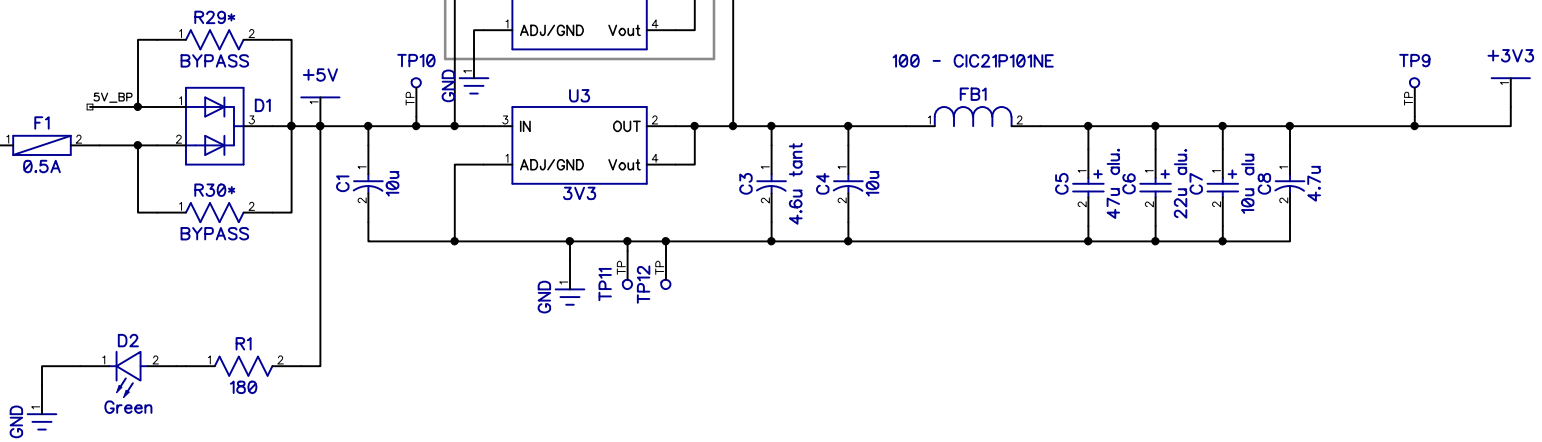

Note: All parts on this page can be DNI for two channel mode.

Title		
HDMI Auto Switch - HDMI IN 3		
Size	Number	Rev
		A
Date	09-09-2016	Drawn by EE
HDMI Auto Router_3_2.dch	Sheet 3	

Title		
HDMI Auto Switch - HDMI OUT		
Size	Number	Rev
		A
Date	09-09-2016	Drawn by
		EE
HDMI Auto Router_3_2.dch		Sheet 4

Alternate Power

Aliexpress - DC-049
Digikey CP1-021PJCT-ND

Alternate Reg.

SOT223

Place near U1

Title		
HDMI Auto Switch - Power		
Size	Number	Rev
		A
Date	09-09-2016	Drawn by EE
HDMI Auto Router_3_2.dch		Sheet 5