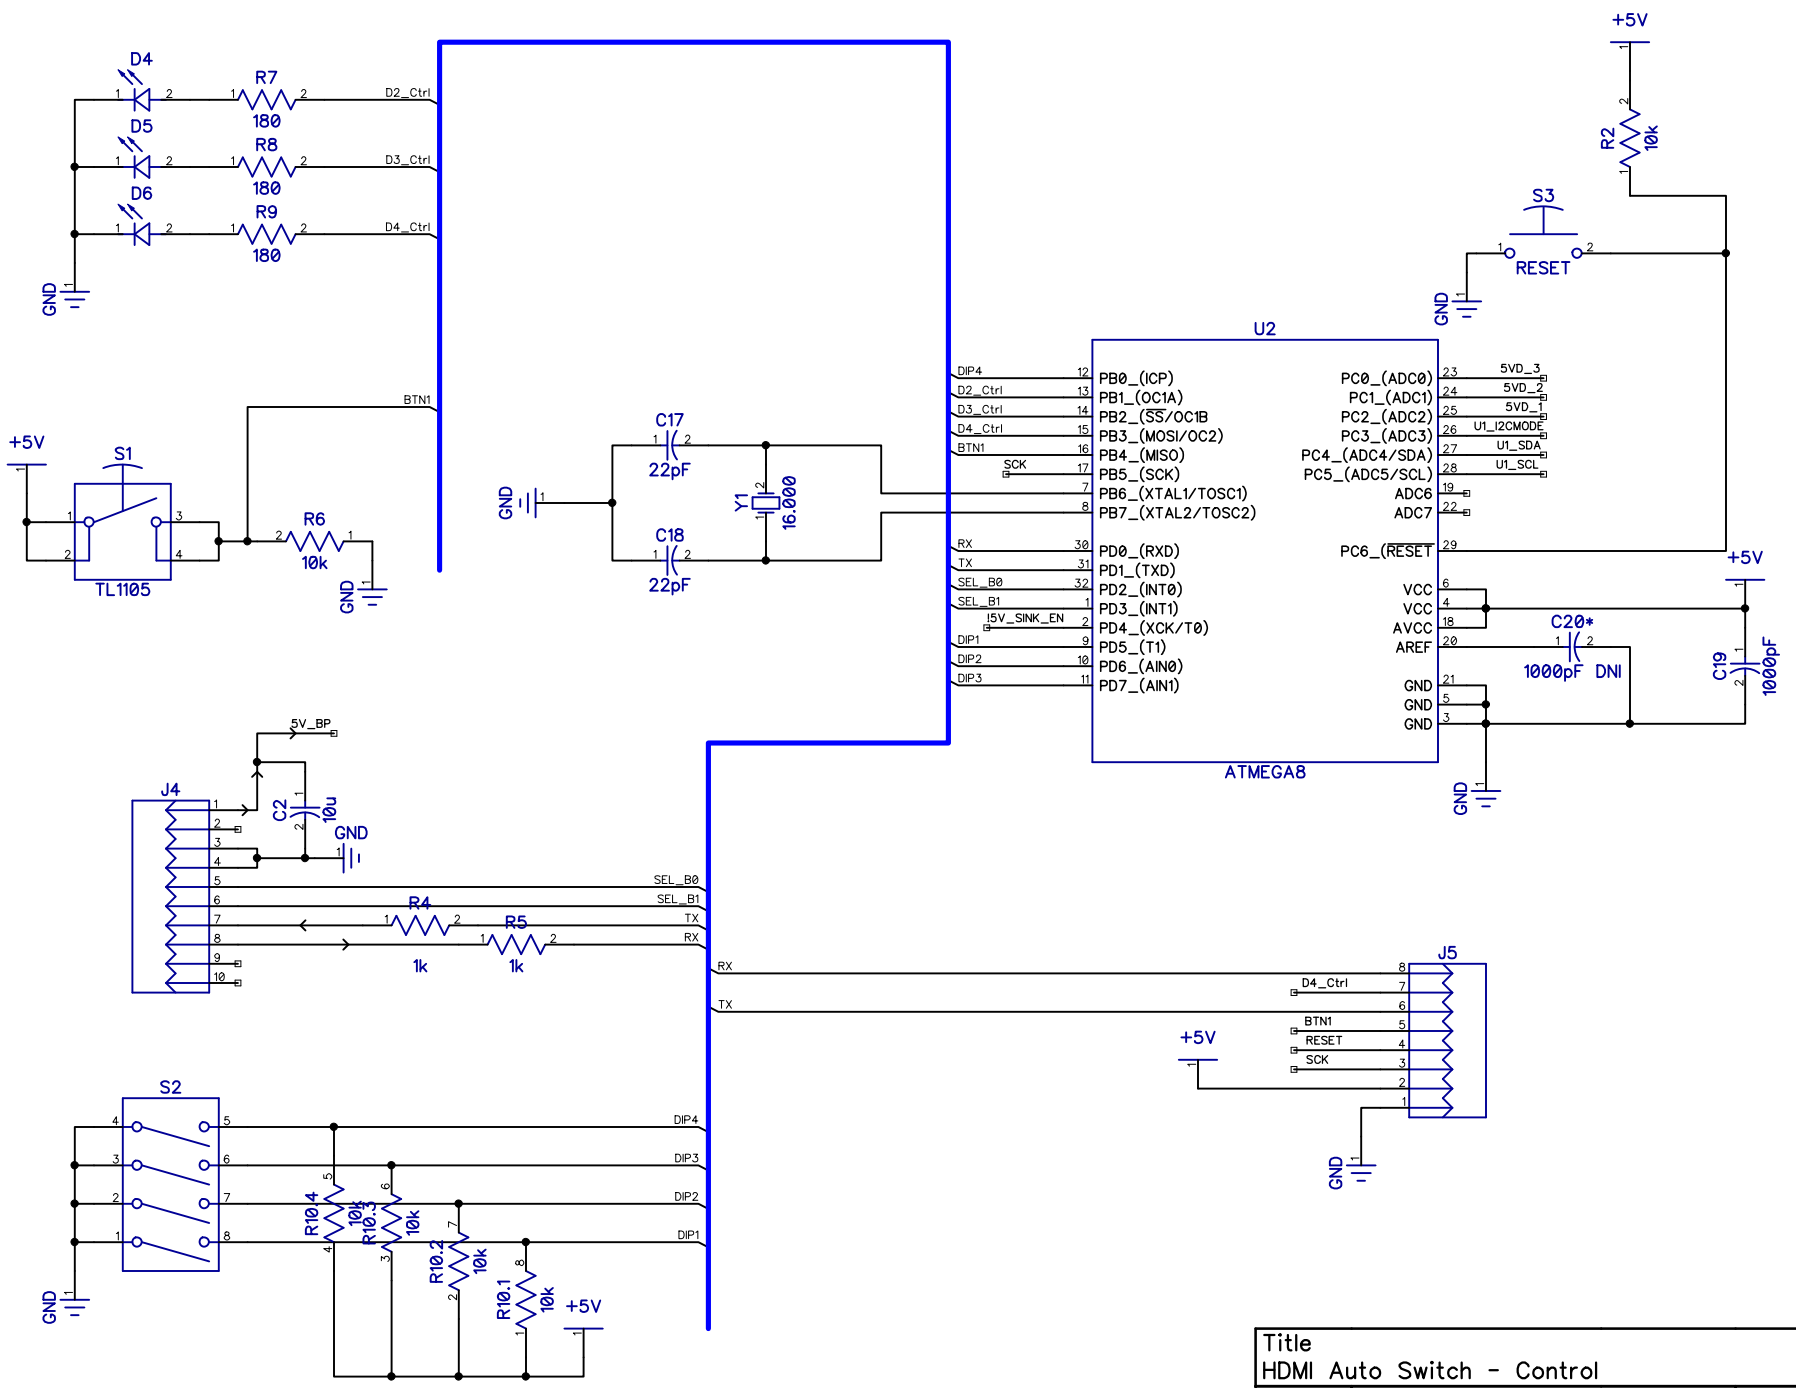

Note: All parts on this page can be DNI for two channel mode.

Title		
HDMI Auto Switch - HDMI IN 3		
Size	Number	Rev
		A
Date	09-09-2016	Drawn by EE
HDMI Auto Router_3_2.dch	Sheet 3	

Title		
HDMI Auto Switch - HDMI OUT		
Size	Number	Rev
		A
Date	09-09-2016	Drawn by
		EE
HDMI Auto Router_3_2.dch		Sheet 4

Alternate Power

Aliexpress - DC-049
Digikey CP1-021PJCT-ND

Alternate Reg.

SOT223

Place near U1

Title		
HDMI Auto Switch - Power		
Size	Number	Rev
		A
Date	09-09-2016	Drawn by EE
HDMI Auto Router_3_2.dch		Sheet 5

Title HDMI Auto Switch - HPD Mosfet		
Size	Number	Rev A
Date 09-09-2016	Drawn by EE	
HDMI Auto Router_3_2.dch	Sheet 6	

Title HDMI Auto Switch - Control		
Size	Number	Rev A
Date 09-09-2016	Drawn by EE	
HDMI Auto Router_3_2.dch	Sheet 7	