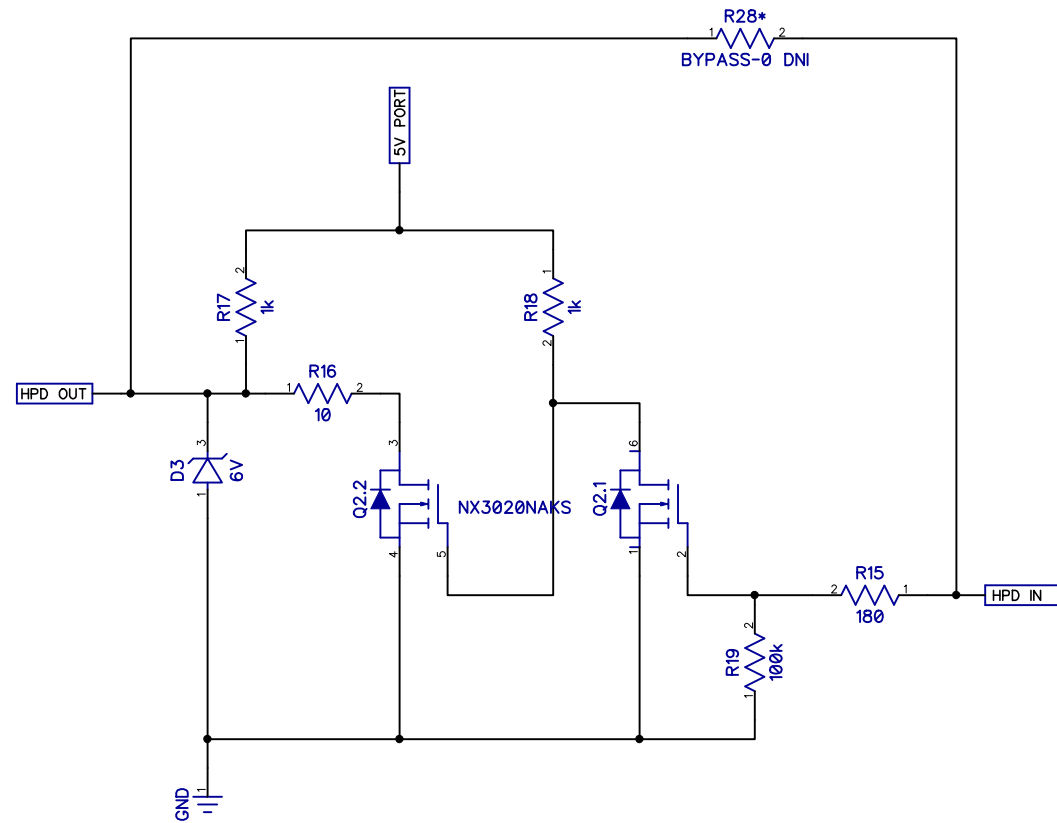

Alternate Power

Aliexpress - DC-049
Digikey CP1-021PJCT-ND

Alternate Reg.

SOT223

Place near U1

Title		
HDMI Auto Switch - Power		
Size	Number	Rev
		A
Date	09-09-2016	Drawn by EE
HDMI Auto Router_3_2.dch		Sheet 5

Title HDMI Auto Switch - HPD Mosfet		
Size	Number	Rev A
Date 09-09-2016	Drawn by EE	
HDMI Auto Router_3_2.dch	Sheet 6	

Title HDMI Auto Switch - Control		
Size	Number	Rev A
Date 09-09-2016	Drawn by EE	
HDMI Auto Router_3_2.dch	Sheet 7	