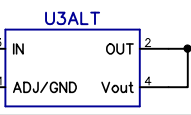

Alternate Reg.

SOT223

Place near U1

Title		
HDMI Auto Switch - Power		
Size	Number	Rev
		A
Date	09-09-2016	Drawn by EE
HDMI Auto Router_3_2.dch		Sheet 5