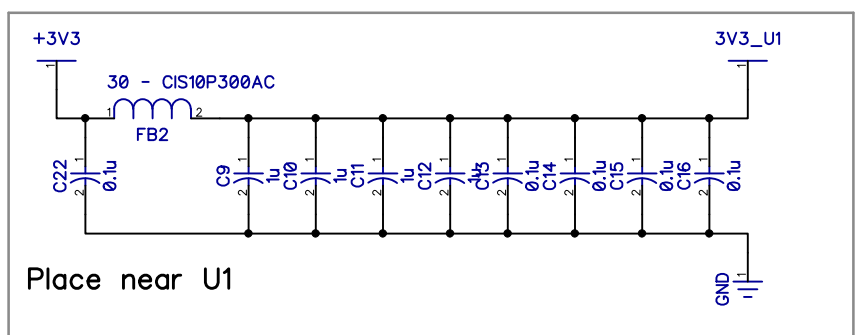

Note: All parts on this page can be DNI for two channel mode.

Title		
HDMI Auto Switch - HDMI IN 3		
Size	Number	Rev
		A
Date	09-09-2016	Drawn by EE
HDMI Auto Router_3_2.dch	Sheet 3	

Title		
HDMI Auto Switch - HDMI OUT		
Size	Number	Rev
		A
Date	09-09-2016	Drawn by
		EE
HDMI Auto Router_3_2.dch		Sheet 4

Alternate Power

Aliexpress - DC-049
Digikey CP1-021PJCT-ND

Alternate Reg.

SOT223

Place near U1

Title		
HDMI Auto Switch - Power		
Size	Number	Rev
		A
Date	09-09-2016	Drawn by EE
HDMI Auto Router_3_2.dch		Sheet 5