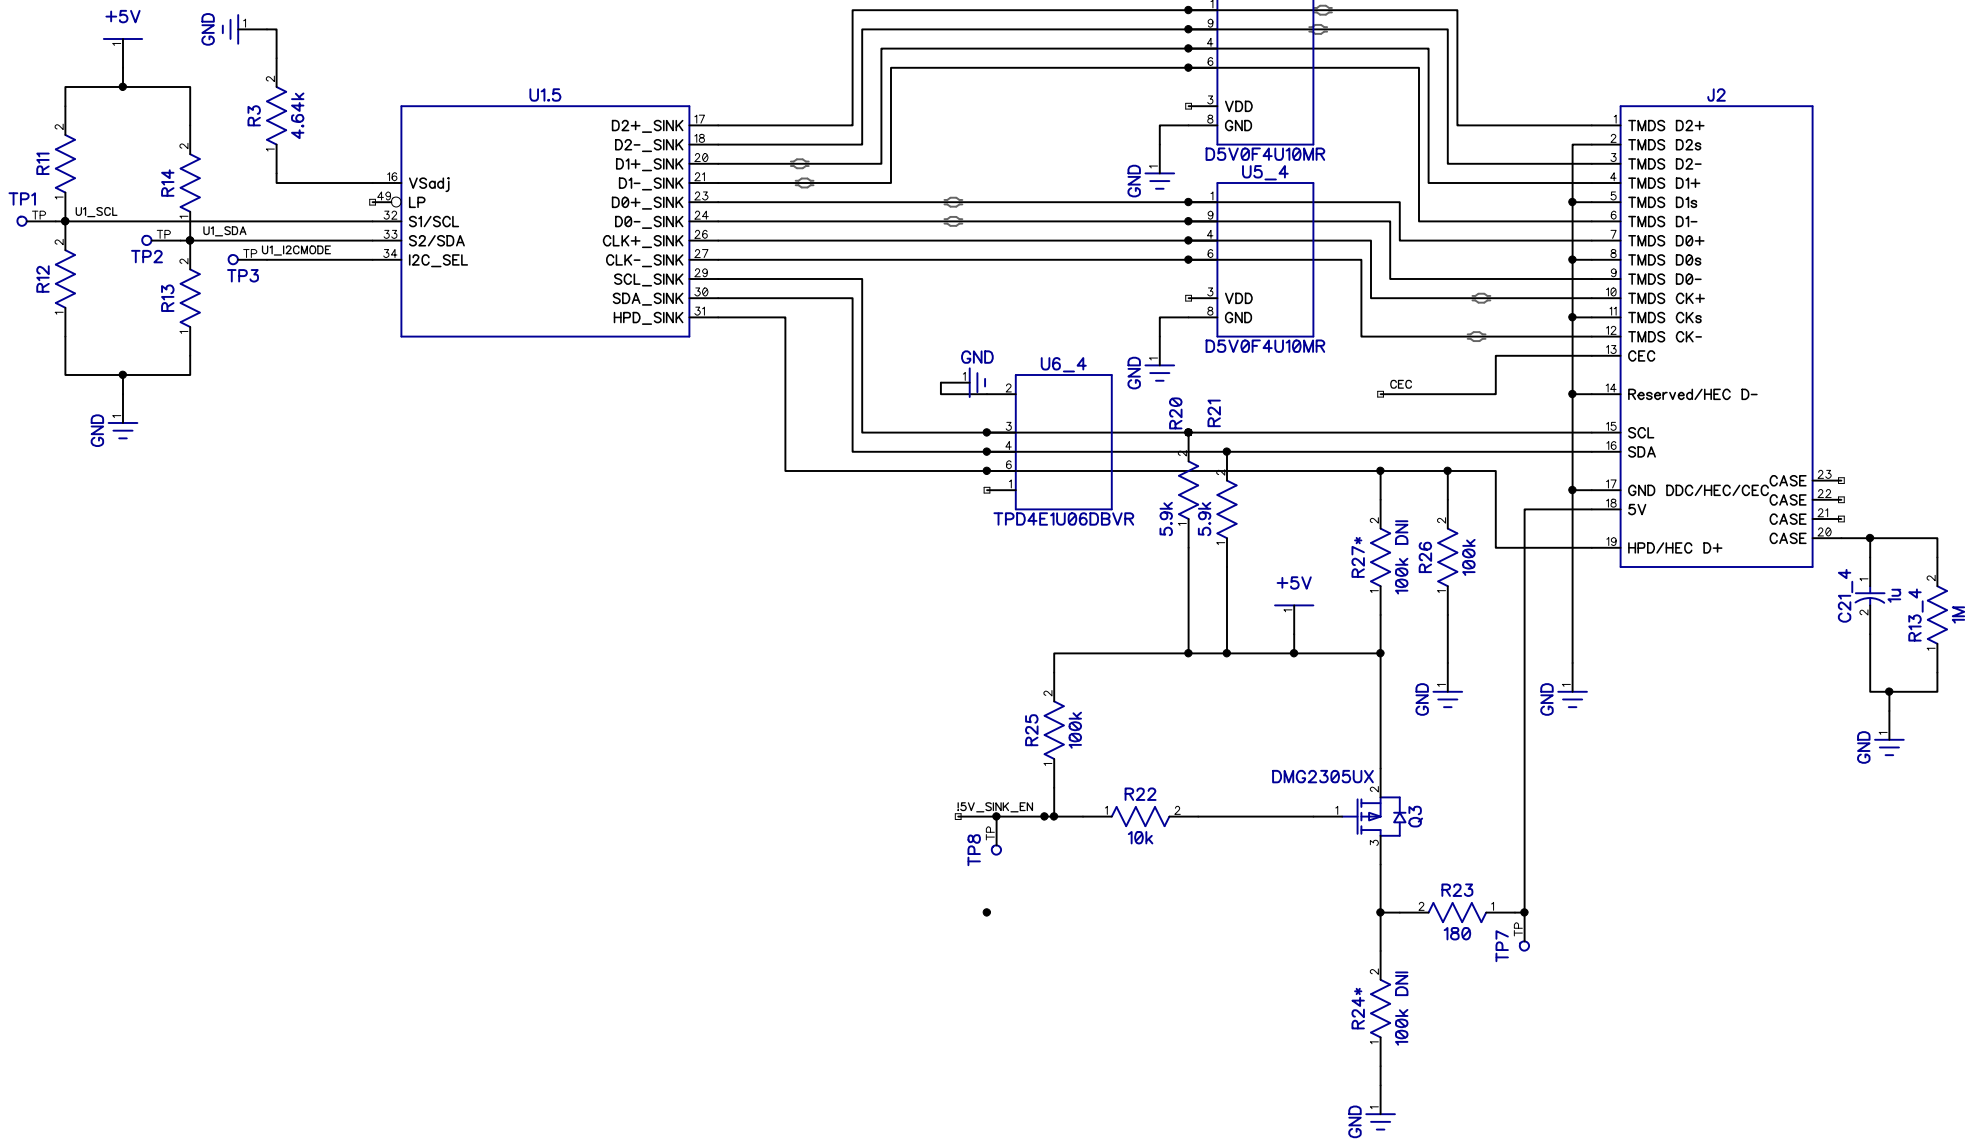

Title HDMI Auto Switch - HDMI IN 1		
Size	Number	Rev A
Date 09-09-2016	Drawn by EE	
HDMI Auto Router_3_2.dch	Sheet 1	

Title		
HDMI Auto Switch - HDMI IN 2		
Size	Number	Rev
		A
Date	09-09-2016	Drawn by EE
HDMI Auto Router_3_2.dch		Sheet 2

Note: All parts on this page can be DNI for two channel mode.

Title		
HDMI Auto Switch - HDMI IN 3		
Size	Number	Rev
		A
Date	09-09-2016	Drawn by EE
HDMI Auto Router_3_2.dch	Sheet 3	

Title		
HDMI Auto Switch - HDMI OUT		
Size	Number	Rev
		A
Date	09-09-2016	Drawn by
		EE
HDMI Auto Router_3_2.dch		Sheet 4

Alternate Power

Aliexpress - DC-049
Digikey CP1-021PJCT-ND

Alternate Reg.

SOT223

Place near U1

Title		
HDMI Auto Switch - Power		
Size	Number	Rev
		A
Date	09-09-2016	Drawn by EE
HDMI Auto Router_3_2.dch		Sheet 5

Title HDMI Auto Switch - HPD Mosfet		
Size	Number	Rev A
Date 09-09-2016	Drawn by EE	
HDMI Auto Router_3_2.dch	Sheet 6	

Title HDMI Auto Switch - Control		
Size	Number	Rev A
Date 09-09-2016	Drawn by EE	
HDMI Auto Router_3_2.dch	Sheet 7	