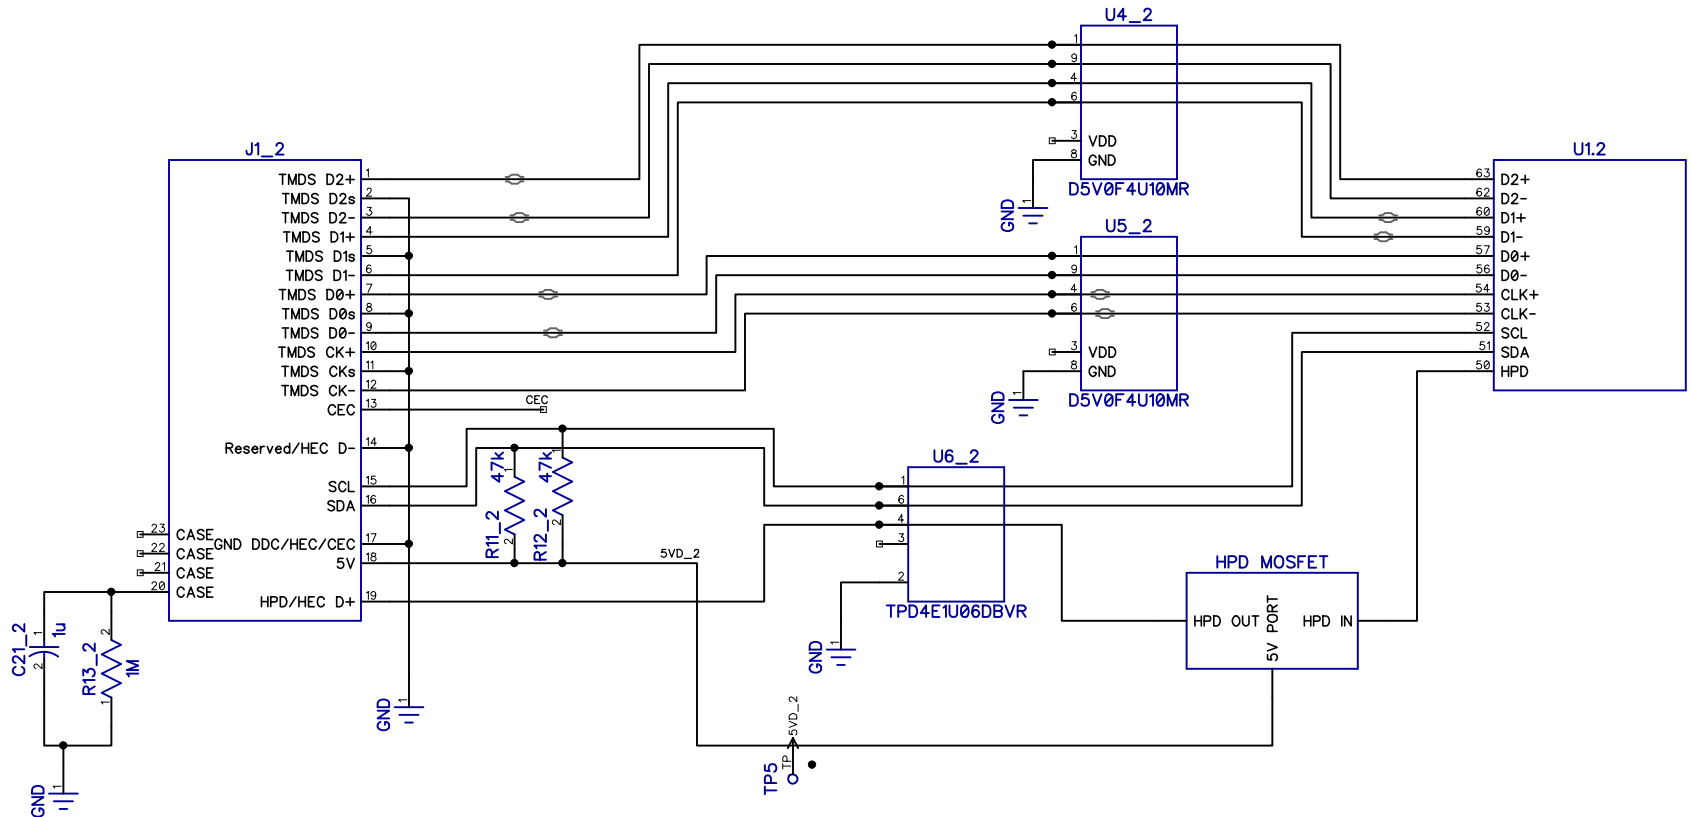

Title HDMI Auto Switch - HDMI IN 1		
Size	Number	Rev A
Date 09-09-2016	Drawn by EE	
HDMI Auto Router_3_2.dch	Sheet 1	

Title		
HDMI Auto Switch - HDMI IN 2		
Size	Number	Rev
		A
Date	09-09-2016	Drawn by EE
HDMI Auto Router_3_2.dch		Sheet 2

Note: All parts on this page can be DNI for two channel mode.

Title		
HDMI Auto Switch - HDMI IN 3		
Size	Number	Rev
		A
Date	09-09-2016	Drawn by EE
HDMI Auto Router_3_2.dch	Sheet 3	

Title		
HDMI Auto Switch - HDMI OUT		
Size	Number	Rev
		A
Date	09-09-2016	Drawn by
		EE
HDMI Auto Router_3_2.dch		Sheet 4

Alternate Power

Aliexpress - DC-049
Digikey CP1-021PJCT-ND

Alternate Reg.

SOT223

Place near U1

Title		
HDMI Auto Switch - Power		
Size	Number	Rev
		A
Date	09-09-2016	Drawn by EE
HDMI Auto Router_3_2.dch		Sheet 5

Title HDMI Auto Switch - HPD Mosfet		
Size	Number	Rev A
Date 09-09-2016	Drawn by EE	
HDMI Auto Router_3_2.dch	Sheet 6	

Title HDMI Auto Switch - Control		
Size	Number	Rev A
Date 09-09-2016	Drawn by EE	
HDMI Auto Router_3_2.dch	Sheet 7	