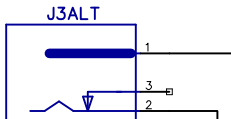

Alternate Power

Aliexpress - DC-049
Digikey CP1-021PJCT-ND